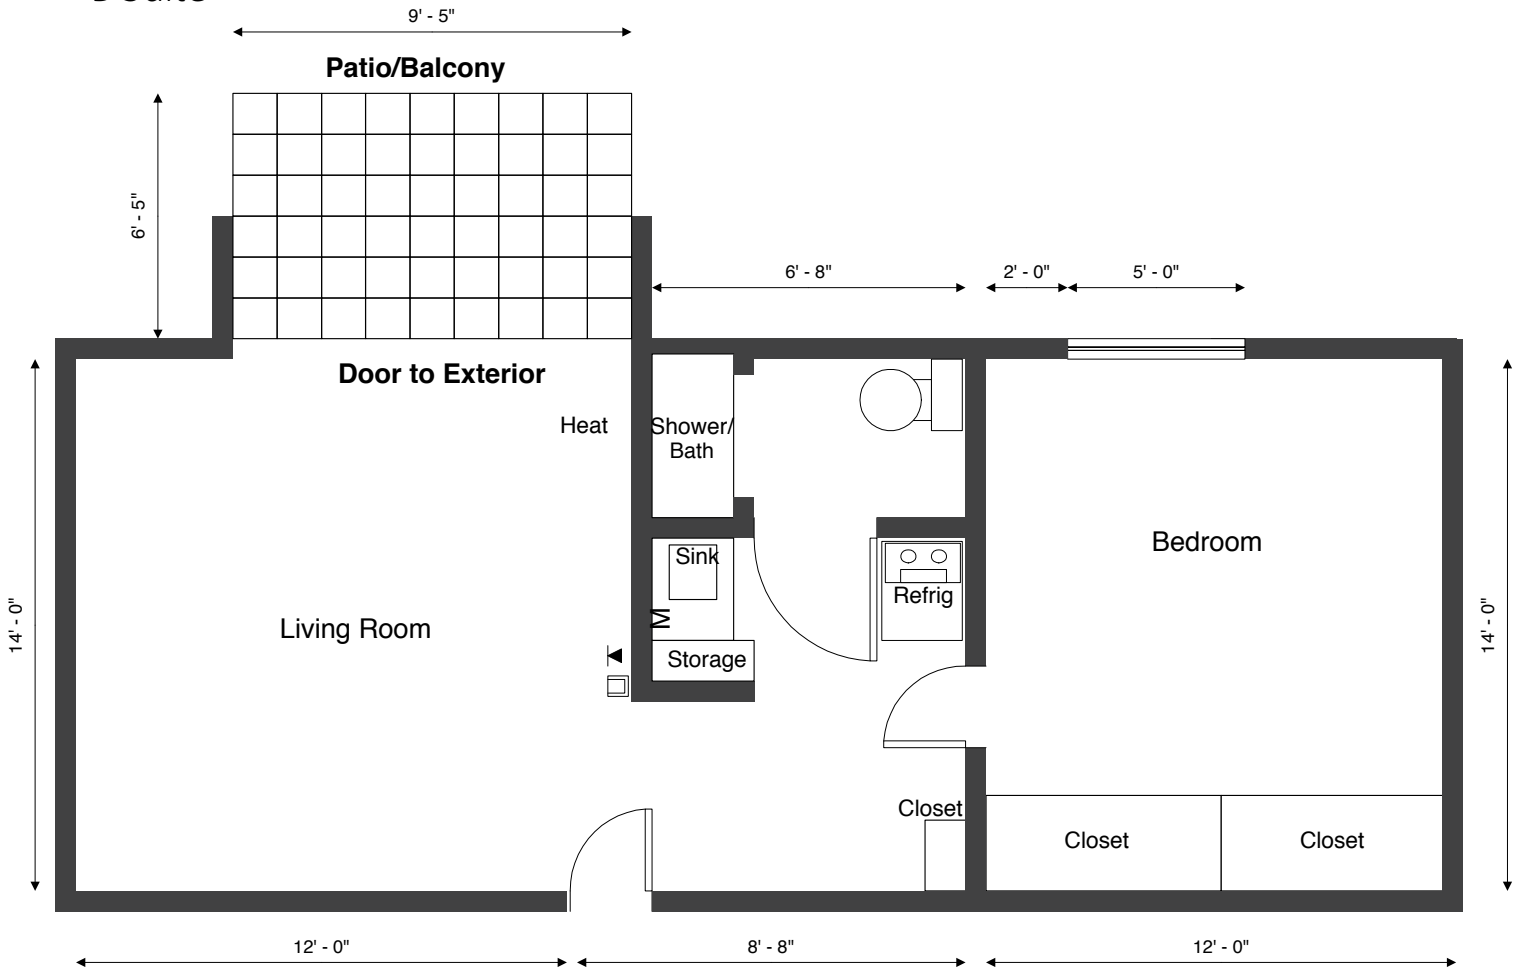

Porter Hills Village

3600 E Fulton Street, Grand Rapids, MI 49546

Village Center A Suite

*Standard apartment layout. Apartments may vary.
Please see Sales Associate for more information.

PORTER HILLS

Retirement Communities & Services

Porter Hills Village

3600 E Fulton Street, Grand Rapids, MI 49546

Village Center B Suite

Key:

◀	Telephone	□	Cable
M	Mirror	☪	Stove

*Standard apartment layout. Apartments may vary. Please see Sales Associate for more information.