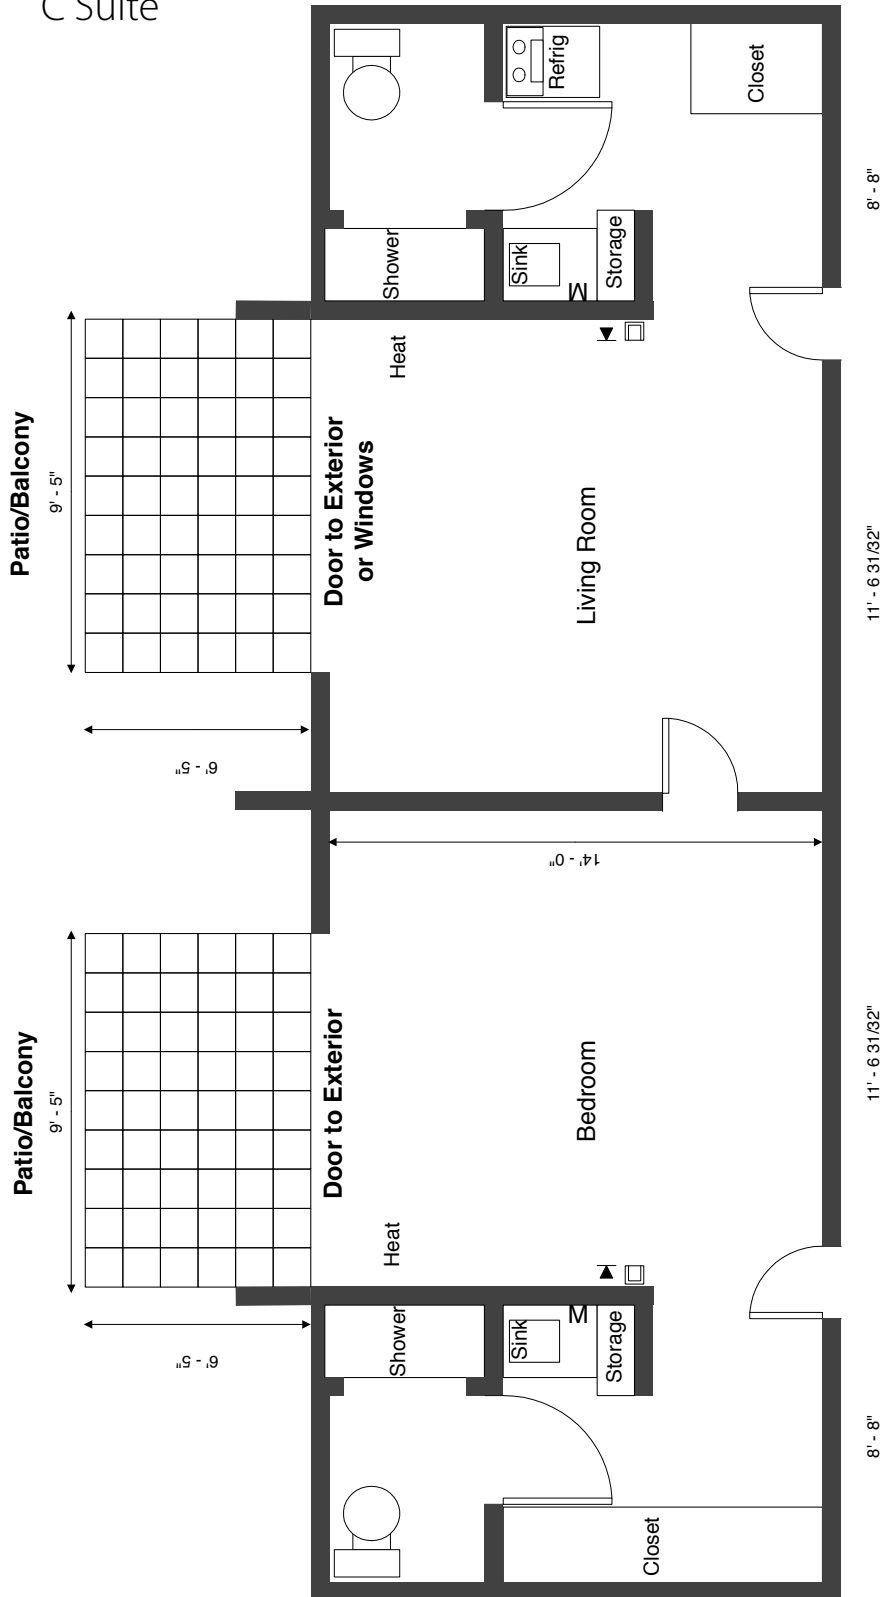

Porter Hills Village

3600 E Fulton Street, Grand Rapids, MI 49546

Village Center C Suite

Key:

◀	Telephone	◻	Cable
M	Mirror	◻	Stove

*Standard apartment layout. Apartments may vary. Please see Sales Associate for more information.

PORTER HILLS

Retirement Communities & Services