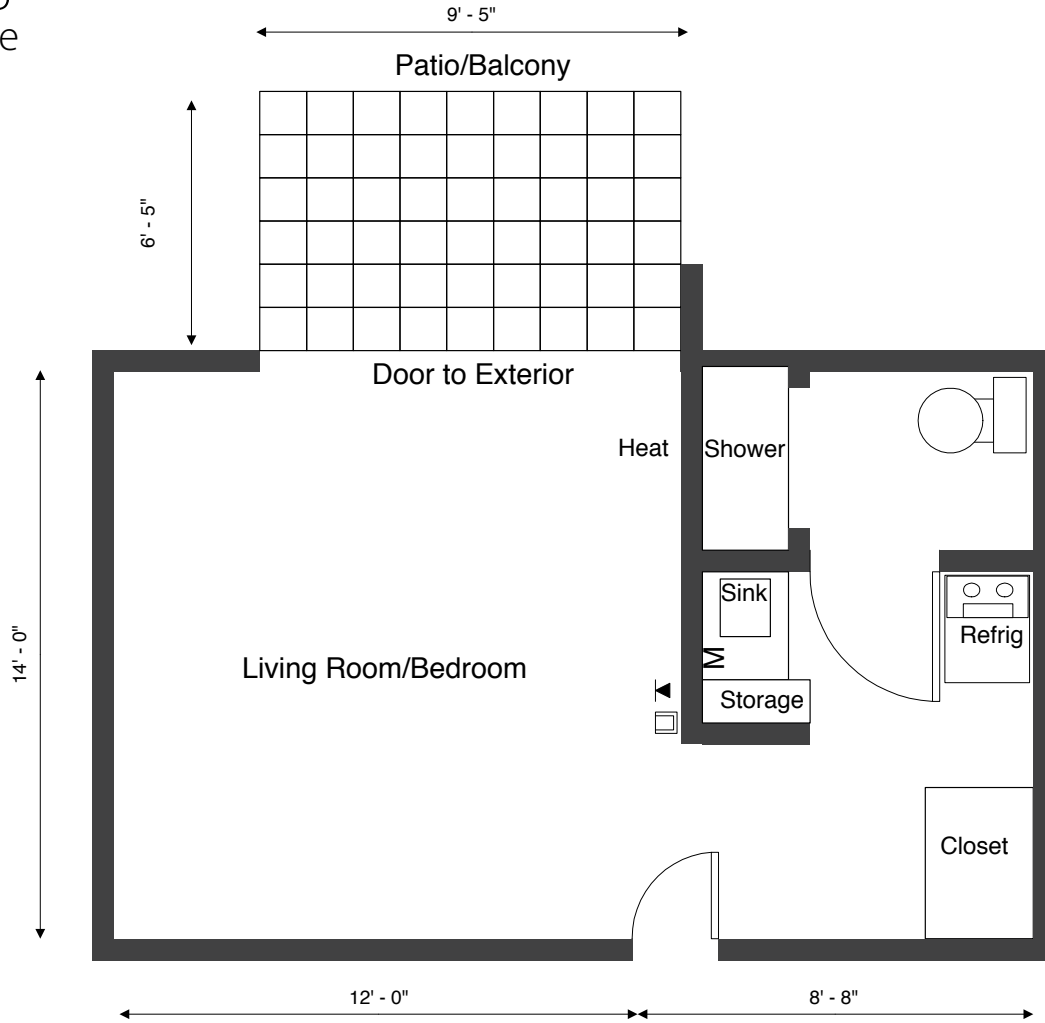

Porter Hills Village

3600 E Fulton Street, Grand Rapids, MI 49546

Village Center A Suite

*Standard apartment layout. Apartments may vary.
Please see Sales Associate for more information.

PORTER HILLS

Retirement Communities & Services