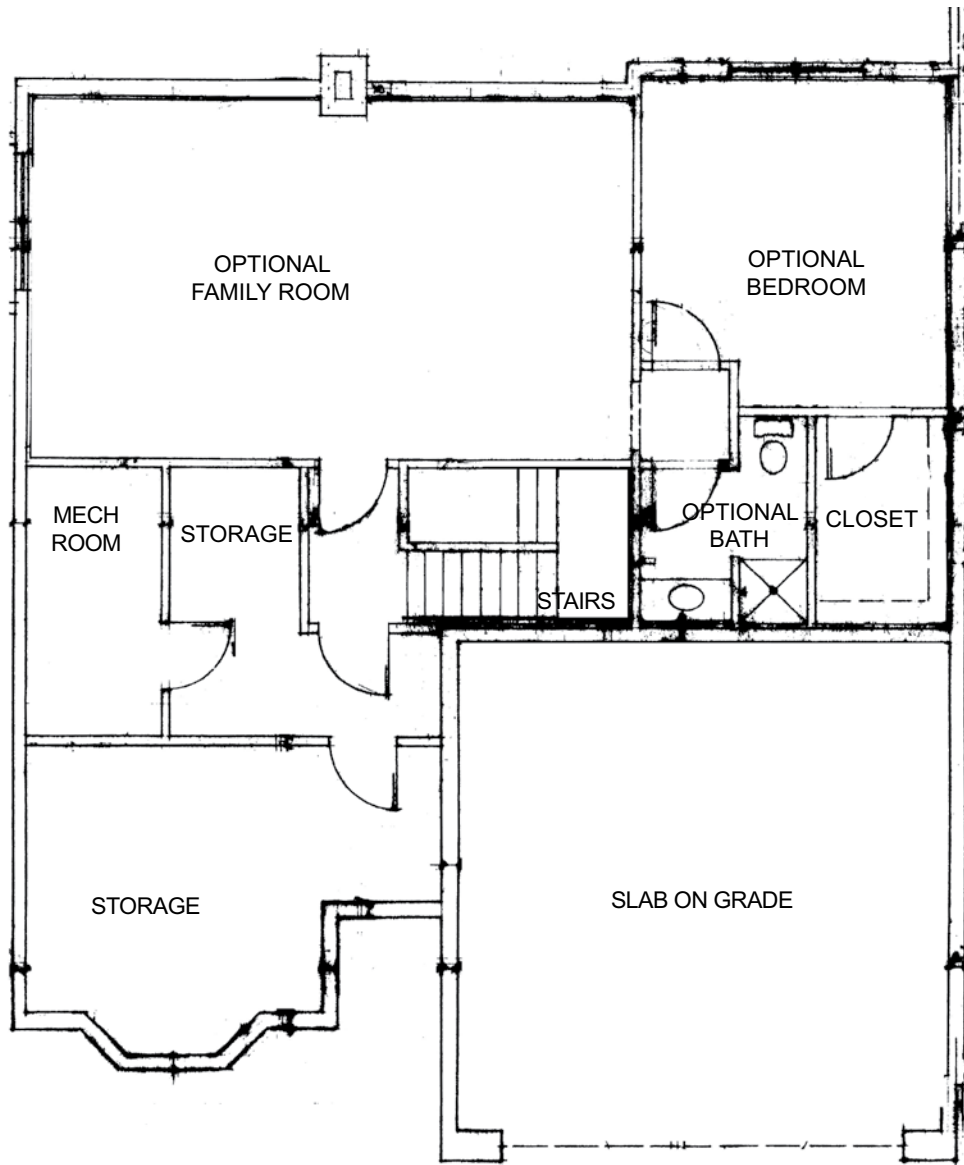

Cook Valley Estates

1049 East Paris SE, Grand Rapids, MI 49546

Rosewood Town Home
Upper Level

Upper Level*
1472 Sq Ft Living
520 Sq Ft Garage

*Standard town home layout. Town Homes may vary.
Please see Sales Associate for more information.

PORTER HILLS

Retirement Communities & Services

Cook Valley Estates

1049 East Paris SE, Grand Rapids, MI 49546

Rosewood Town Home
Lower Level

Lower Level*
928 Sq Ft Living (Optional)
436 Sq Ft Unfinished

*Standard town home layout. Town Homes may vary.
Please see Sales Associate for more information.