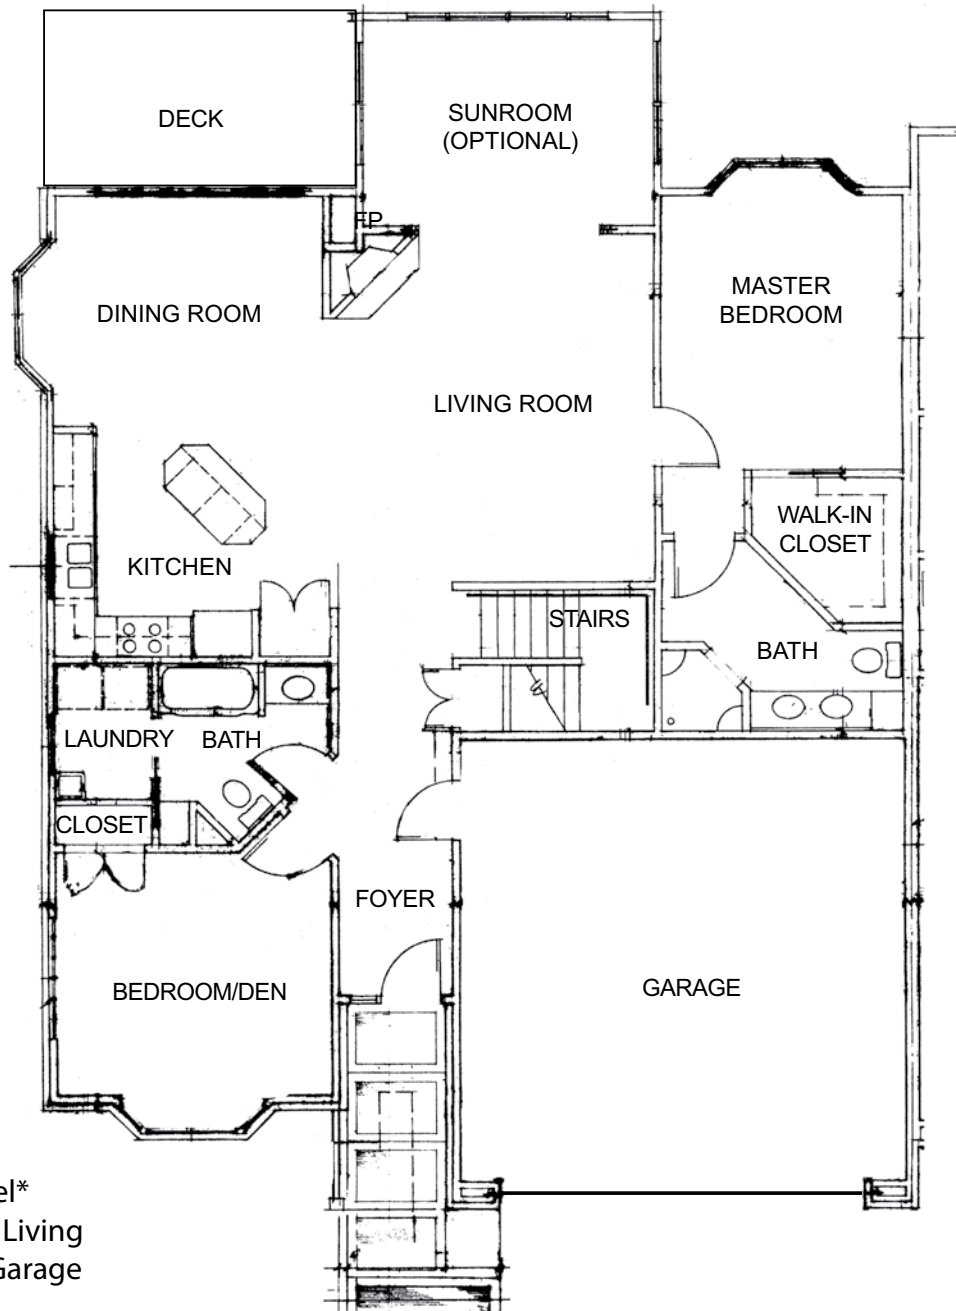

PORTER HILLS

Retirement Communities & Services

Cook Valley Estates

1049 East Paris SE, Grand Rapids, MI 49546

Rosewood Town Home
Lower Level

Lower Level*
928 Sq Ft Living (Optional)
436 Sq Ft Unfinished

*Standard town home layout. Town Homes may vary.
Please see Sales Associate for more information.

PORTER HILLS

Retirement Communities & Services

Cook Valley Estates

1049 East Paris SE, Grand Rapids, MI 49546

Maple Town Home
Upper Level

Upper Level*
1655 Sq Ft Living
506 Sq Ft Garage

*Standard town home layout. Town Homes may vary.
Please see Sales Associate for more information.