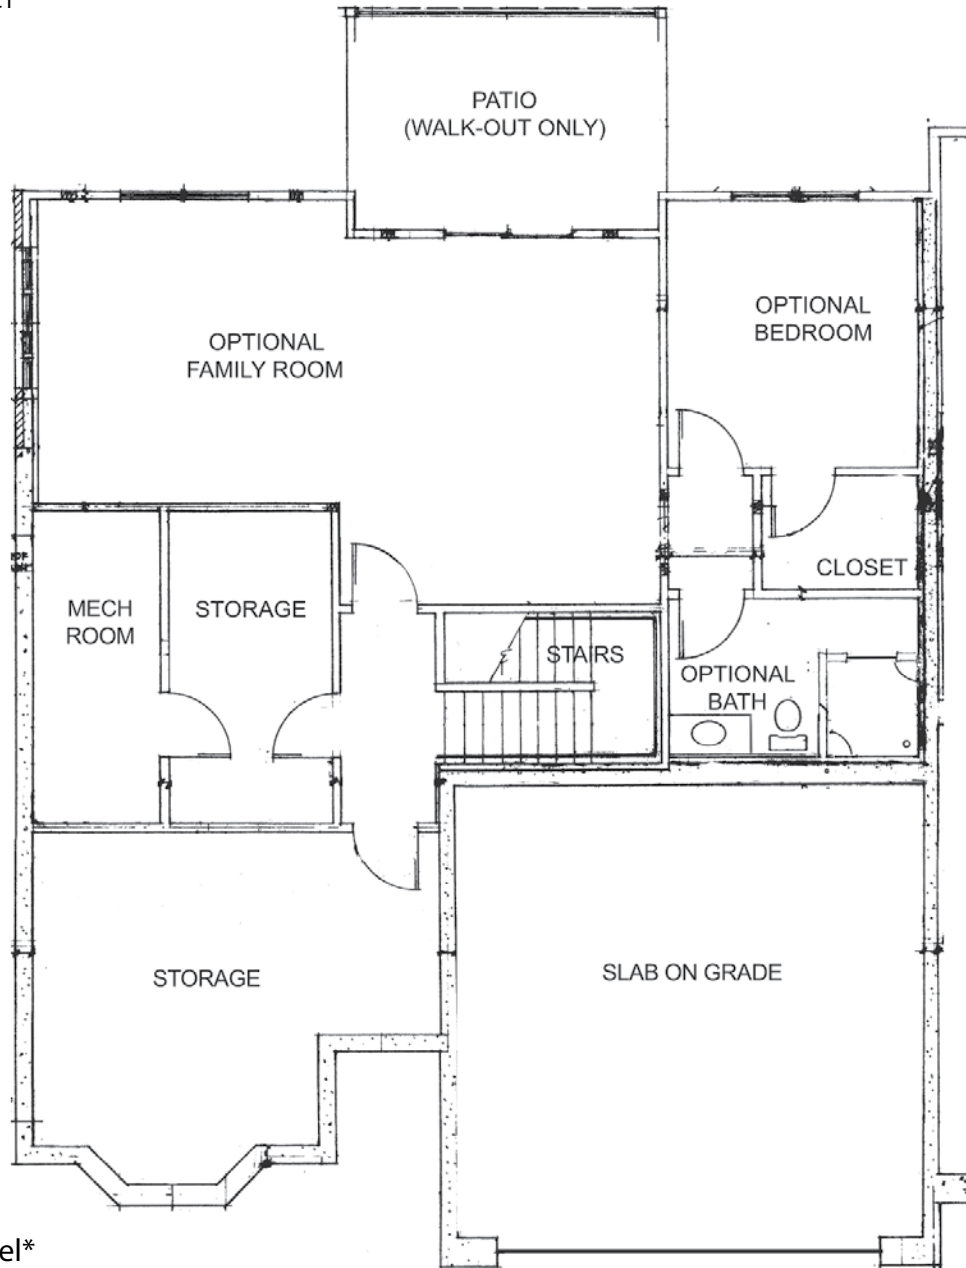

PORTER HILLS

Retirement Communities & Services

Cook Valley Estates

1049 East Paris SE, Grand Rapids, MI 49546

Maple Town Home
Upper Level

Upper Level*
1655 Sq Ft Living
506 Sq Ft Garage

*Standard town home layout. Town Homes may vary.
Please see Sales Associate for more information.

PORTER HILLS
Retirement Communities & Services

Cook Valley Estates

1049 East Paris SE, Grand Rapids, MI 49546

Maple Town Home
Lower Level

Lower Level*
900 Sq Ft Living (Optional)
620 Sq Ft Unfinished

*Standard town home layout. Town Homes may vary.
Please see Sales Associate for more information.