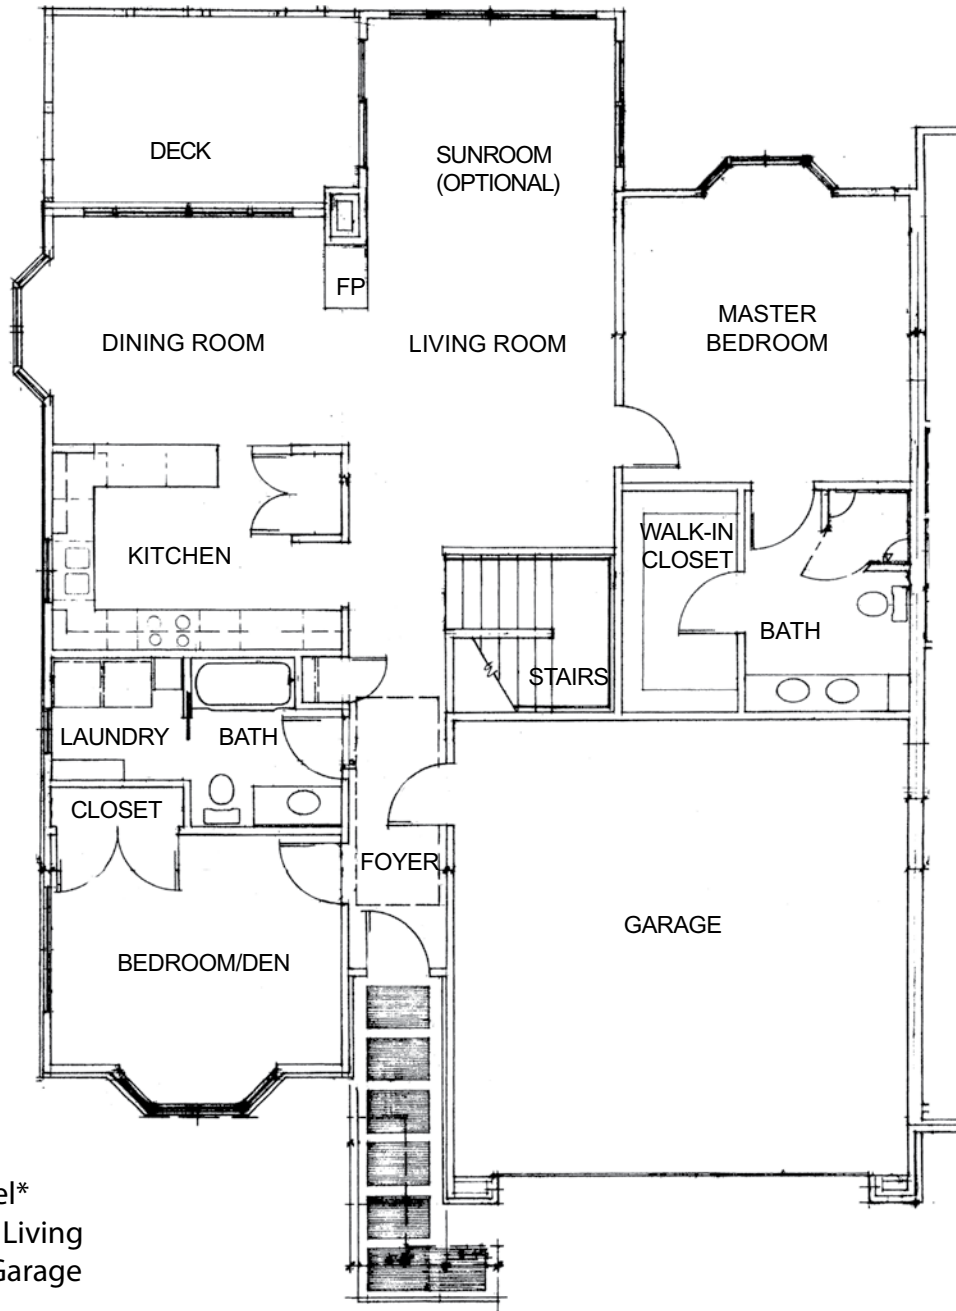

Cook Valley Estates

1049 East Paris SE, Grand Rapids, MI 49546

Rosewood Town Home
Upper Level

Upper Level*
1472 Sq Ft Living
520 Sq Ft Garage

*Standard town home layout. Town Homes may vary.
Please see Sales Associate for more information.

PORTER HILLS

Retirement Communities & Services

Cook Valley Estates

1049 East Paris SE, Grand Rapids, MI 49546

Rosewood Town Home
Lower Level

Lower Level*
928 Sq Ft Living (Optional)
436 Sq Ft Unfinished

*Standard town home layout. Town Homes may vary.
Please see Sales Associate for more information.