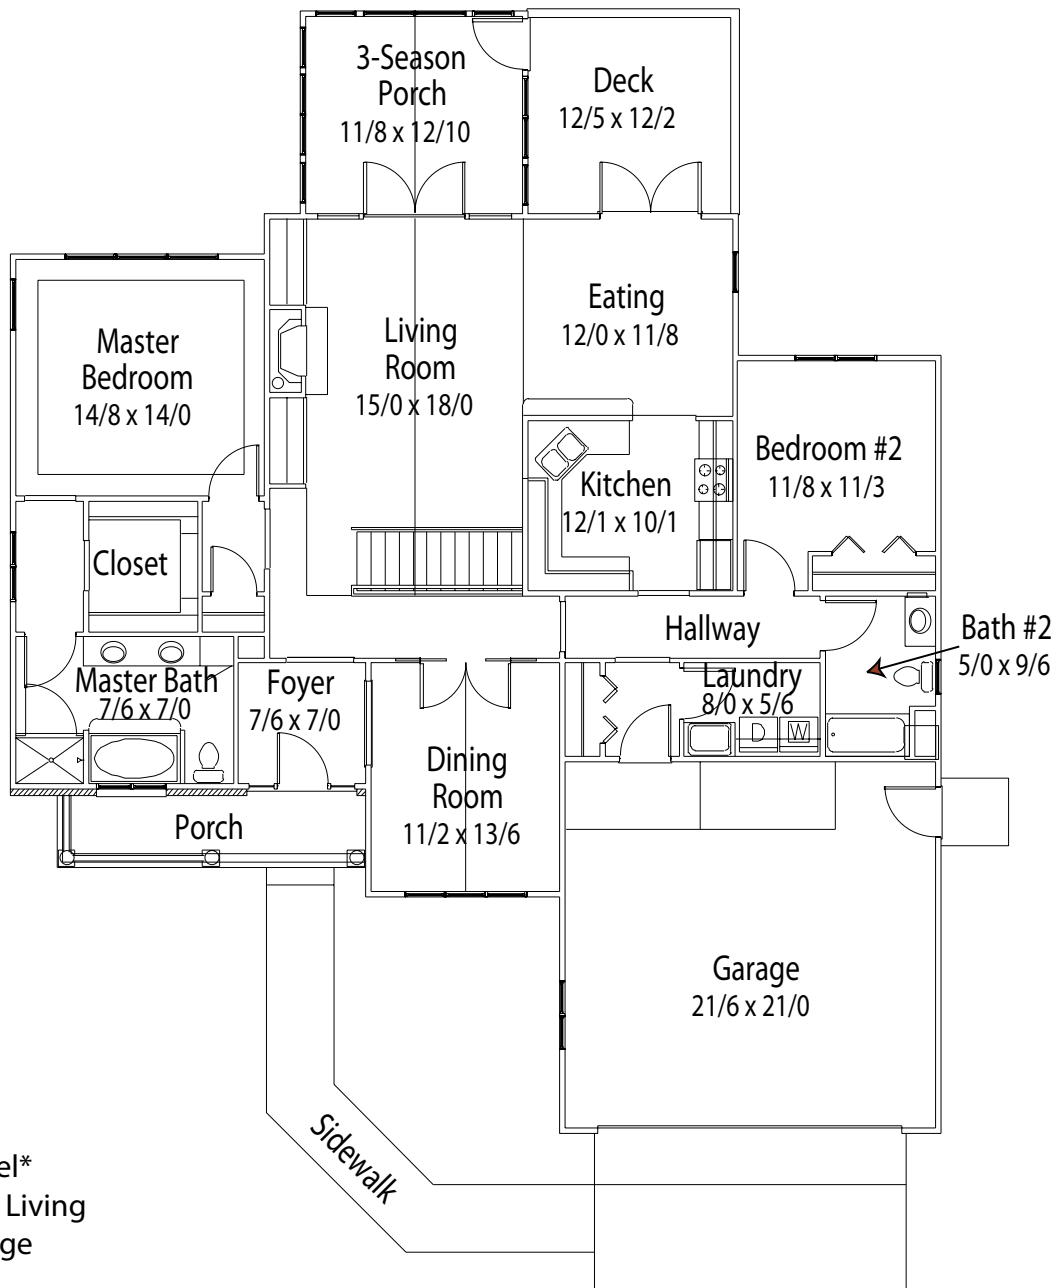

Cook Valley Estates

1049 East Paris SE, Grand Rapids, MI 49546

Bayberry Estate Home
Upper Level

Upper Level*
1793 Sq Ft Living
2-Car Garage

*Standard layout. Homes may vary.
Please see Sales Associate for more information.

PORTER HILLS
Retirement Communities & Services

Cook Valley Estates

1049 East Paris SE, Grand Rapids, MI 49546

Bayberry Estate Home
Lower Level

Lower Level* 1,124 Sq Ft

*Standard layout. Homes may vary.
Please see Sales Associate for more information.