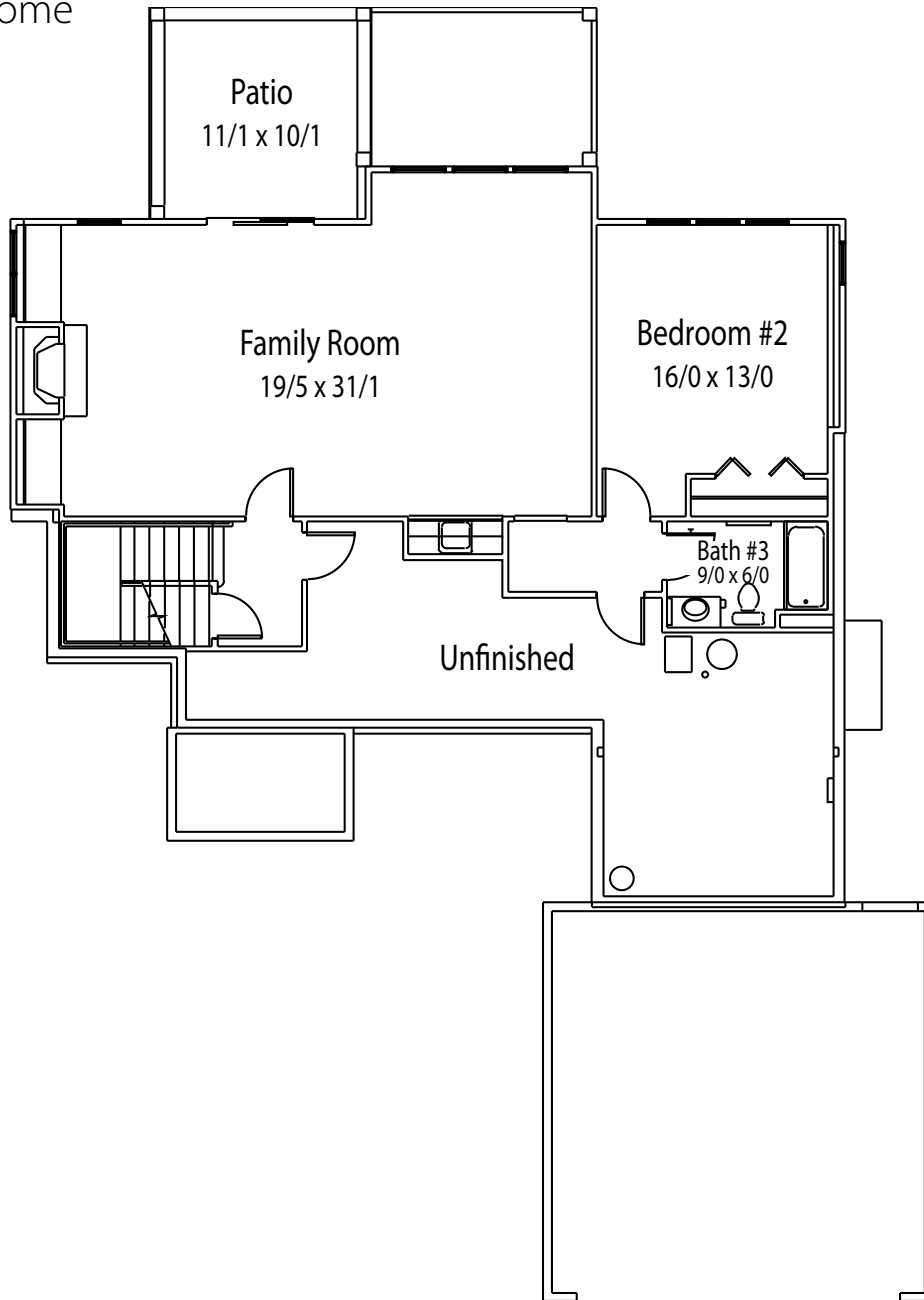

PORTER HILLS

Retirement Communities & Services

Cook Valley Estates

1049 East Paris SE, Grand Rapids, MI 49546

Linden Estate Home
Upper Level

Upper Level*
1,488 Sq Ft Living
2-Car Garage

*Standard layout. Homes may vary.
Please see Sales Associate for more information.

PORTER HILLS
Retirement Communities & Services

Cook Valley Estates

1049 East Paris SE, Grand Rapids, MI 49546

Linden Estate Home
Lower Level

Lower Level* 924 Sq Ft

*Standard layout. Homes may vary.
Please see Sales Associate for more information.