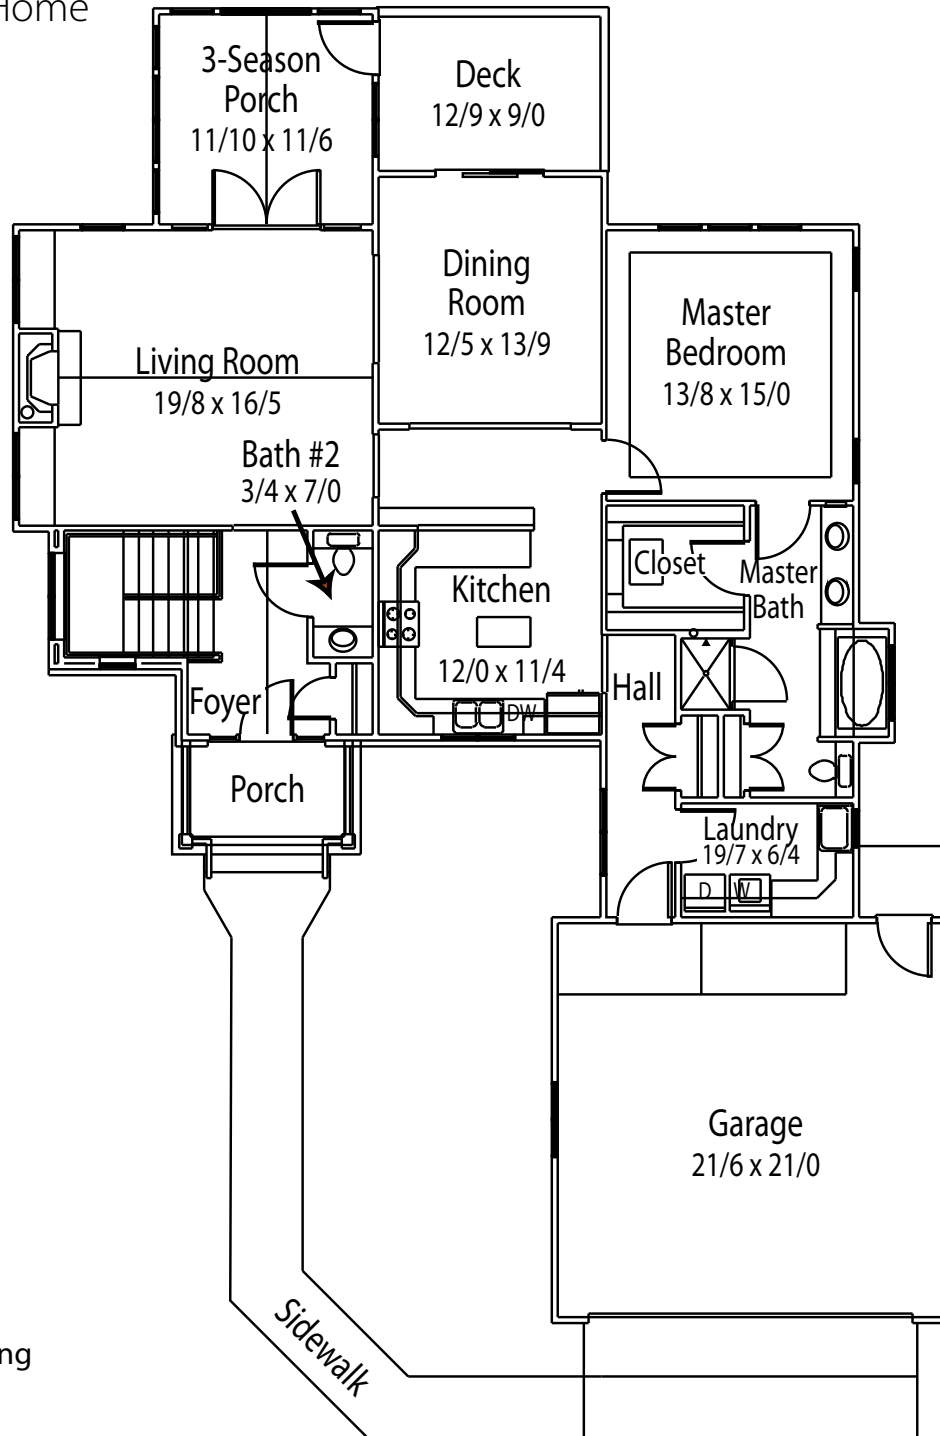

PORTER HILLS
Retirement Communities & Services

Cook Valley Estates

1049 East Paris SE, Grand Rapids, MI 49546

Boxwood Estate Home
Lower Level

Lower Level* 890 Sq Ft

*Standard layout. Homes may vary.
Please see Sales Associate for more information.

PORTER HILLS

Retirement Communities & Services

Cook Valley Estates

1049 East Paris SE, Grand Rapids, MI 49546

Linden Estate Home
Upper Level

Upper Level*
1,488 Sq Ft Living
2-Car Garage

*Standard layout. Homes may vary.
Please see Sales Associate for more information.