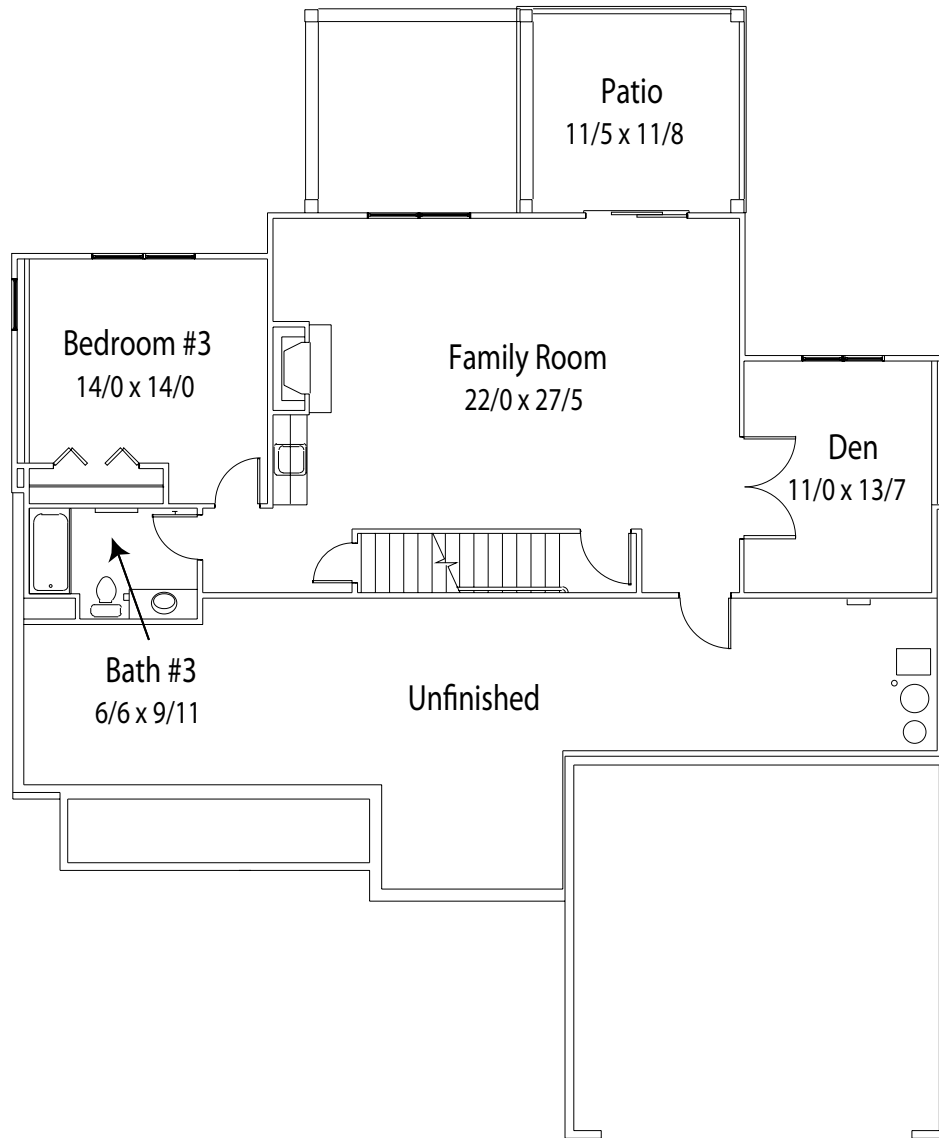

Cook Valley Estates

1049 East Paris SE, Grand Rapids, MI 49546

Bayberry Estate Home
Upper Level

Upper Level*
1793 Sq Ft Living
2-Car Garage

*Standard layout. Homes may vary.
Please see Sales Associate for more information.

PORTER HILLS
Retirement Communities & Services

Cook Valley Estates

1049 East Paris SE, Grand Rapids, MI 49546

Bayberry Estate Home
Lower Level

Lower Level* 1,124 Sq Ft

*Standard layout. Homes may vary.
Please see Sales Associate for more information.