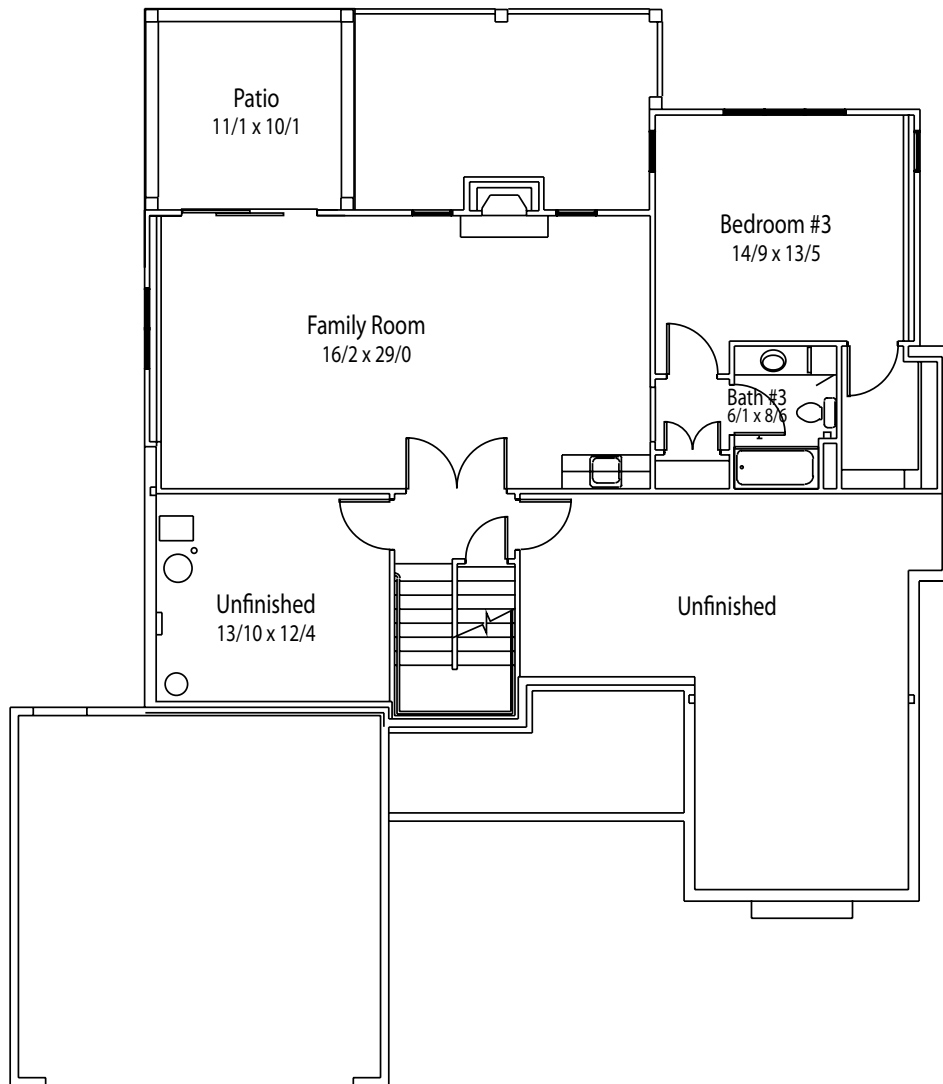

PORTER HILLS
Retirement Communities & Services

Cook Valley Estates

1049 East Paris SE, Grand Rapids, MI 49546

Bayberry Estate Home
Lower Level

Lower Level* 1,124 Sq Ft

*Standard layout. Homes may vary.
Please see Sales Associate for more information.

PORTER HILLS

Retirement Communities & Services

Cook Valley Estates

1049 East Paris SE, Grand Rapids, MI 49546

Boxwood Estate Home
Upper Level

*Standard layout. Homes may vary.
Please see Sales Associate for more information.

PORTER HILLS
Retirement Communities & Services

Cook Valley Estates

1049 East Paris SE, Grand Rapids, MI 49546

Boxwood Estate Home
Lower Level

Lower Level* 890 Sq Ft

*Standard layout. Homes may vary.
Please see Sales Associate for more information.