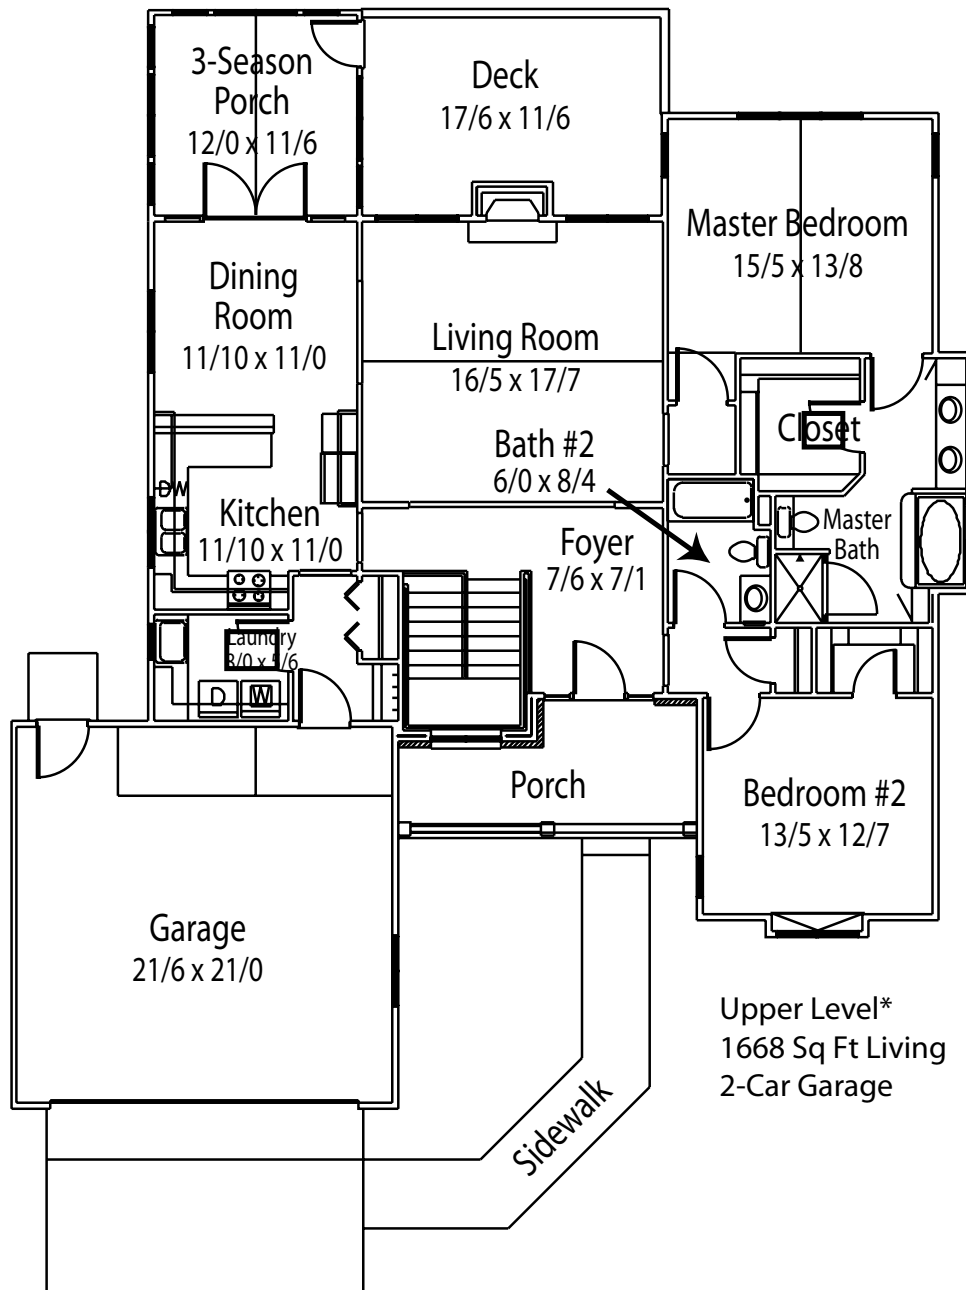

Cook Valley Estates

1049 East Paris SE, Grand Rapids, MI 49546

Boxwood Estate Home
Upper Level

*Standard layout. Homes may vary.
Please see Sales Associate for more information.

PORTER HILLS
Retirement Communities & Services