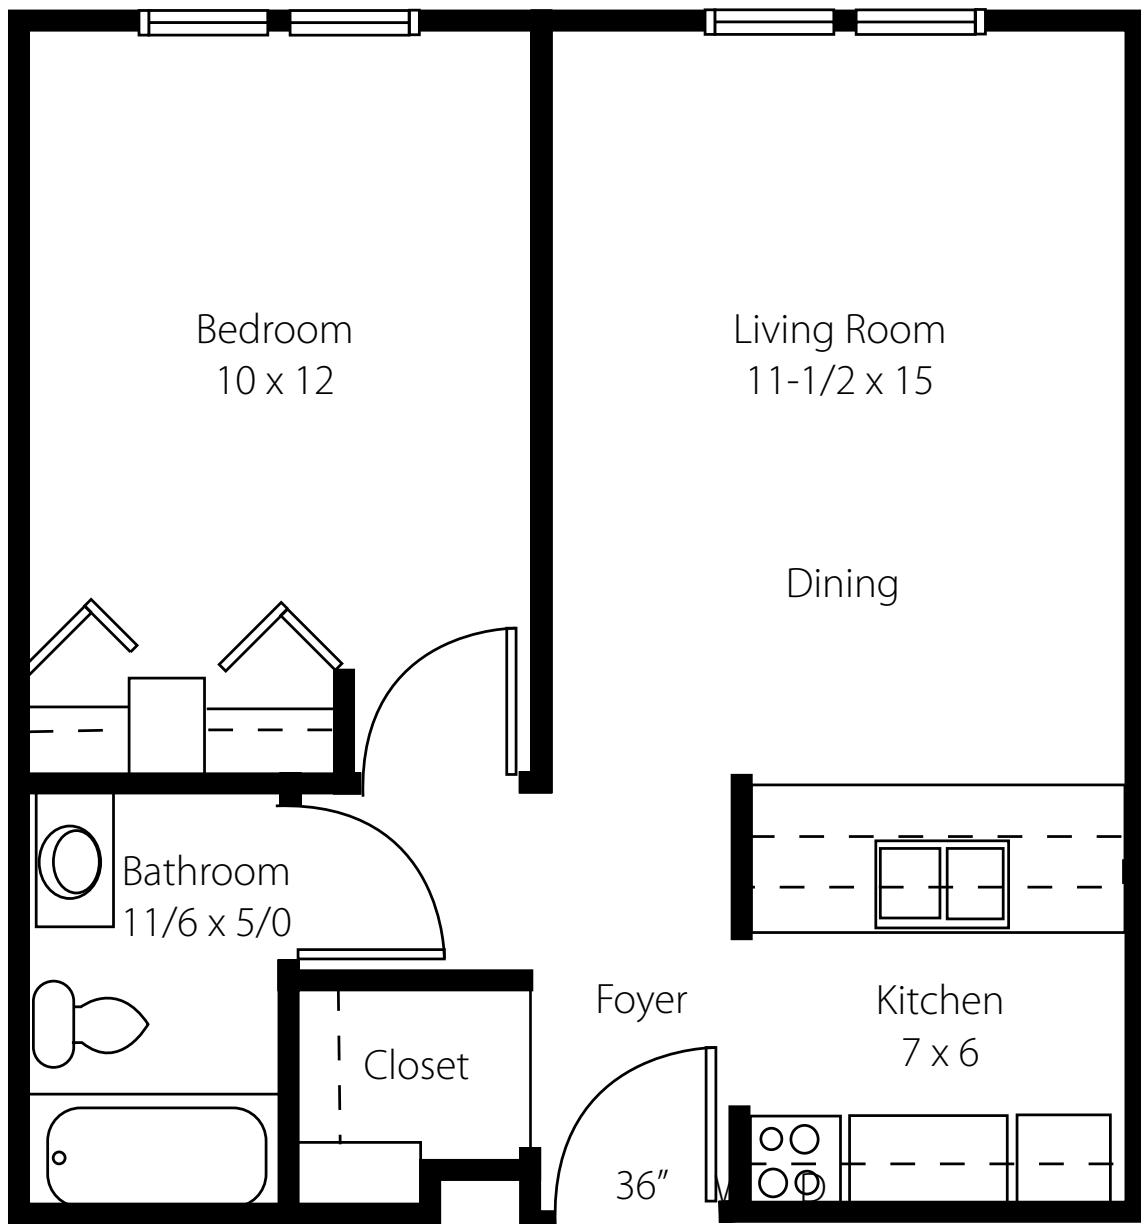

Affordable Housing

Bailey's Grove

Station Creek

Harvest Way

River Grove

Oak Ridge

Walker Meadow

*Standard apartment layout. Apartments may vary. Approx. 540 sq/ft.
Please see Housing Manager for more information.